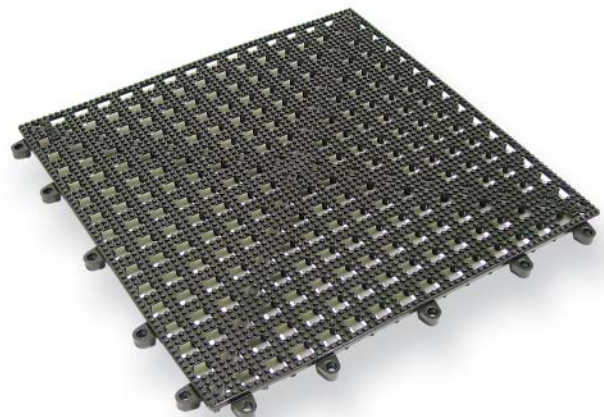

▲ Hinge
690-0489

▲ Hinge
690-0492

▲ Lift and Turn Latch
690-0095

▲ Paddle Latch
690-0105

▲ Concealed Hinge
690-1005

▲ T Handle Latch
690-0439

▲ 9 Hole "L" Hinge
(for Deck Mounted Tool Box)
681-0898

▲ 7 Hole "L" Hinge
(for Storage Box - 2 per door)
681-0905

▲ T Handle Latch
681-0897

▲ Dri-Deck 12" x 12"
Square-Black
690-0950